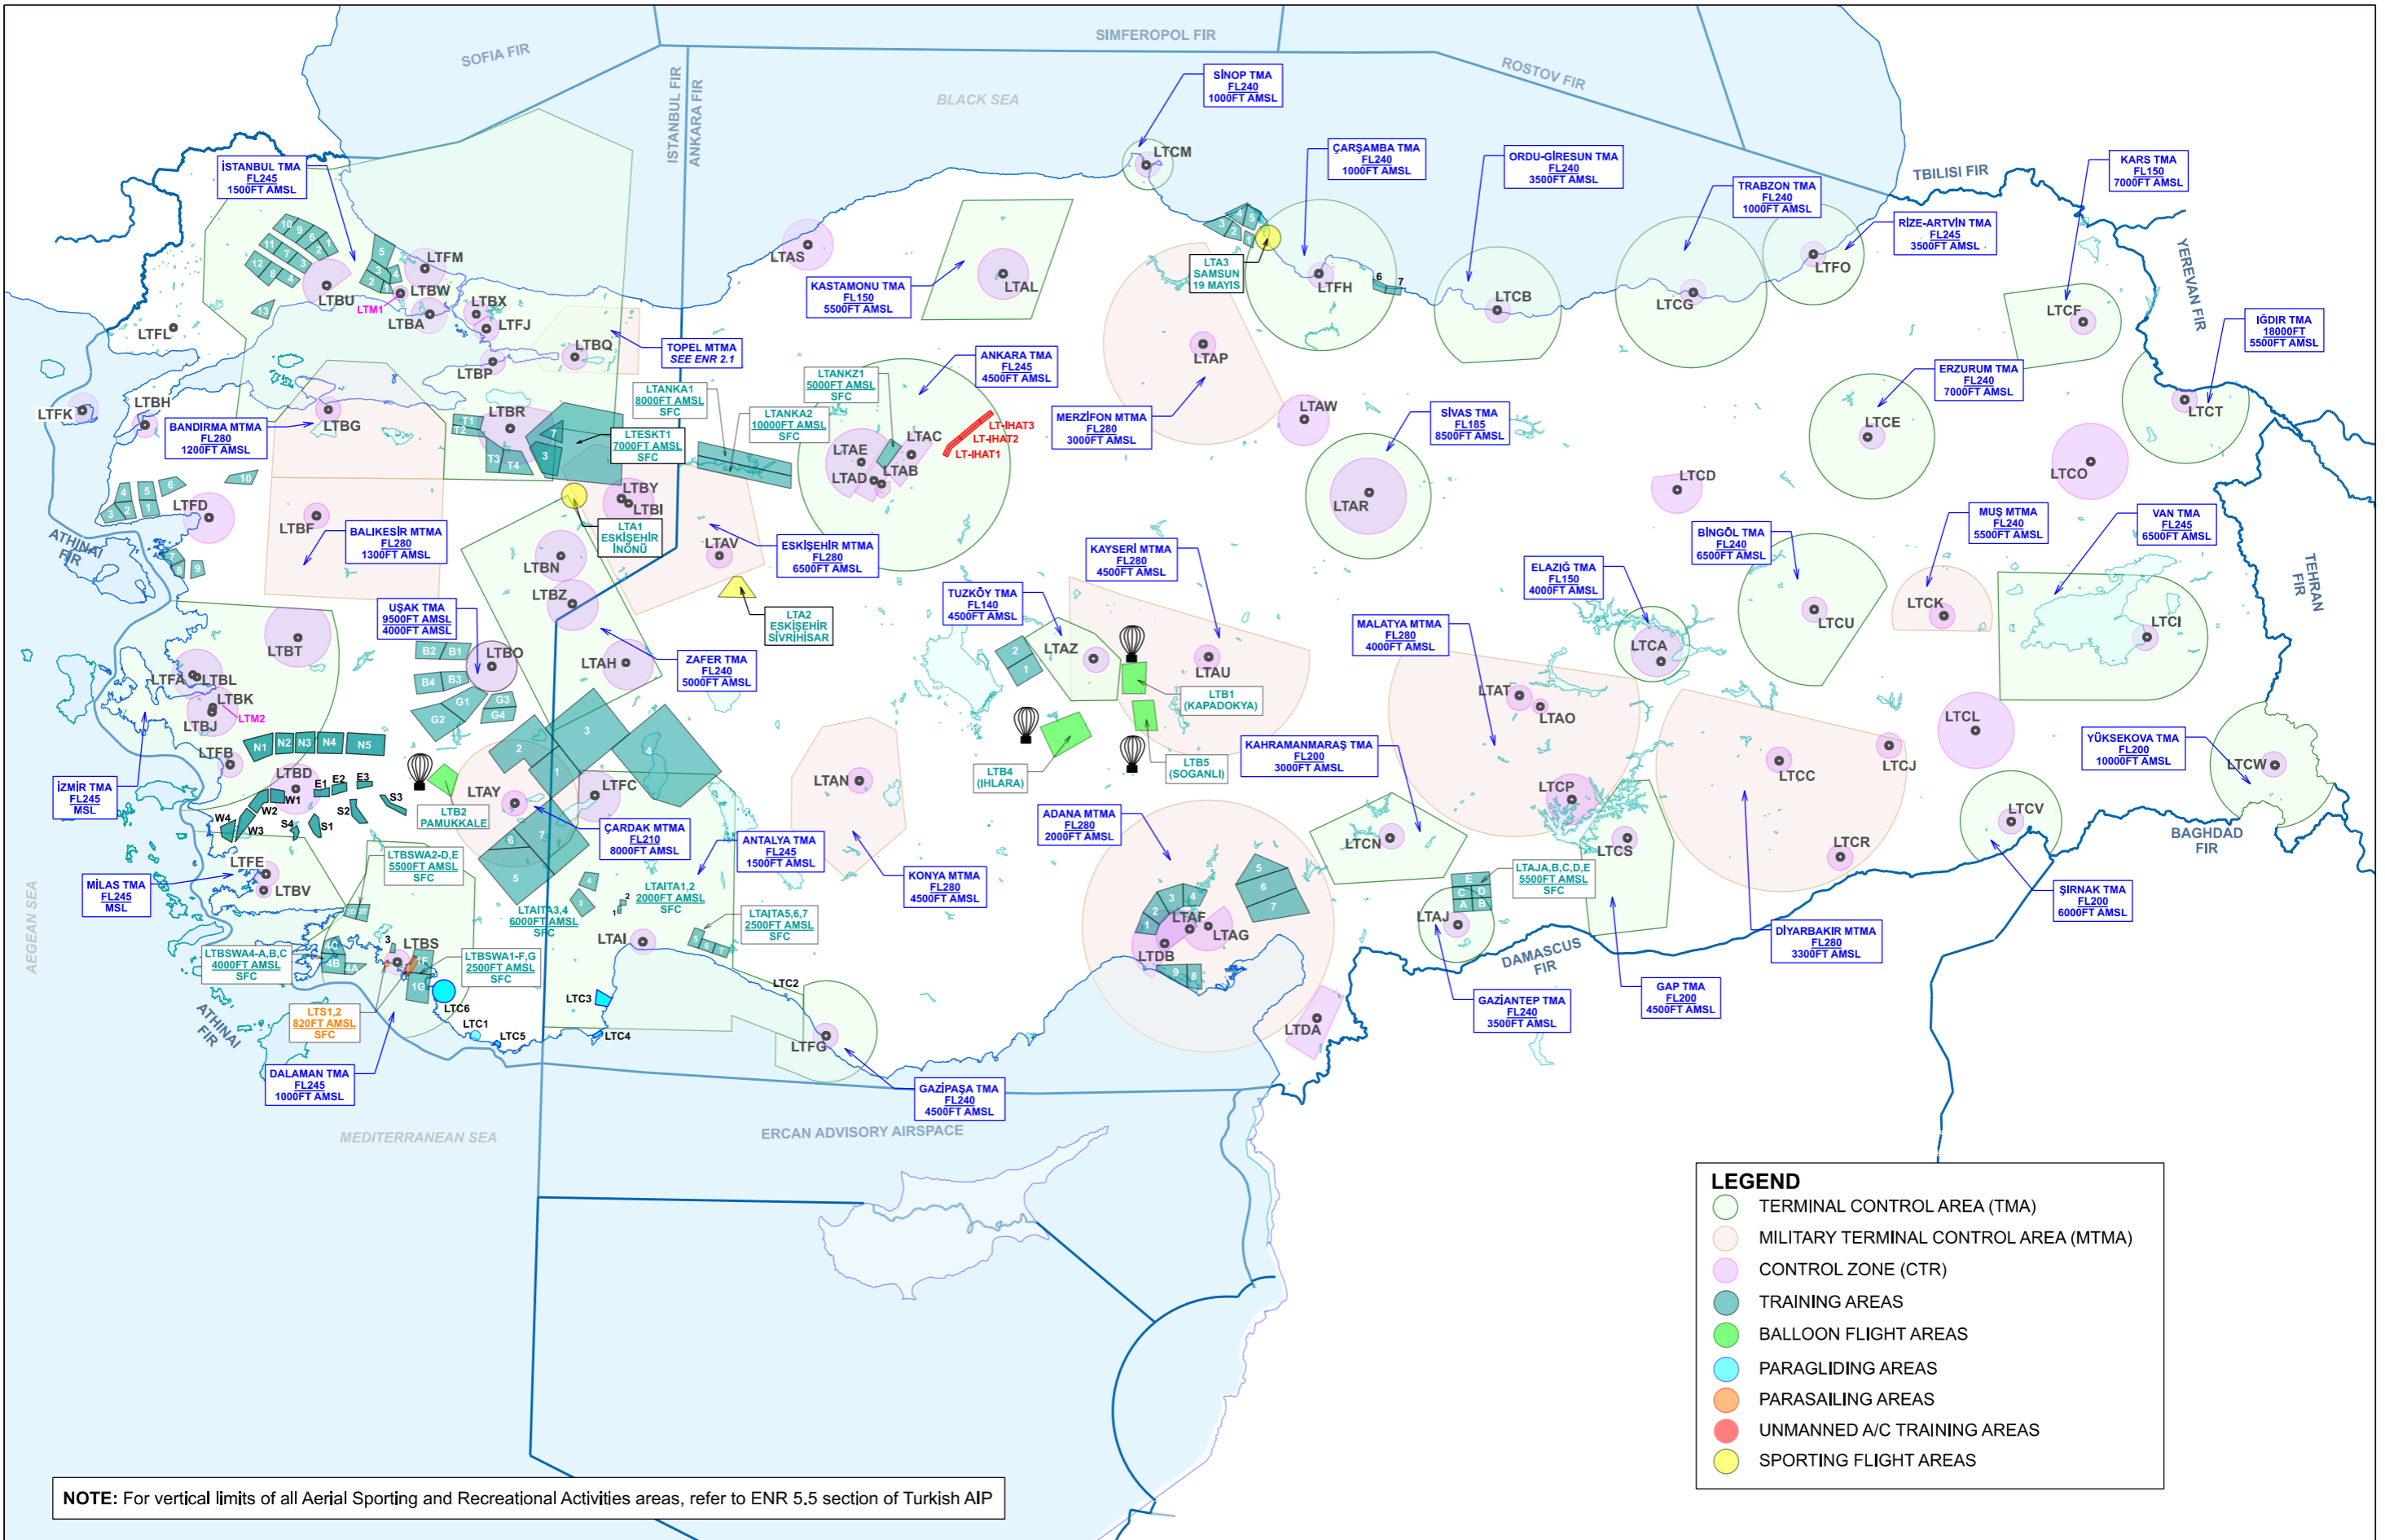

AIRSPACE CHART

CHANGE: LTDB AIRPORT AND CTR